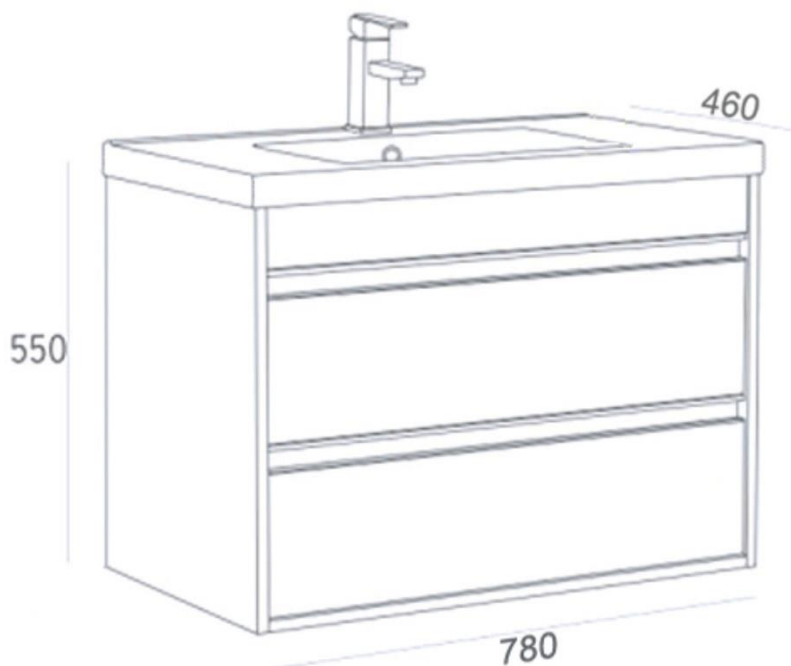

Brand : Queenswood, China
Name : Wall cabinet with 2 drawers
Item Code : LC557846-SW

Designer :
Color / Finish: SW
Dimensions : Cabinet: 790 x 455 x 500mm
Basin: 800 x 460 x 210mm

Product info:

- Wall cabinet with 2 drawers,
- 5080C basin with overflow
- 1 tap hole + M30050G seal x 2 (slab white finish)